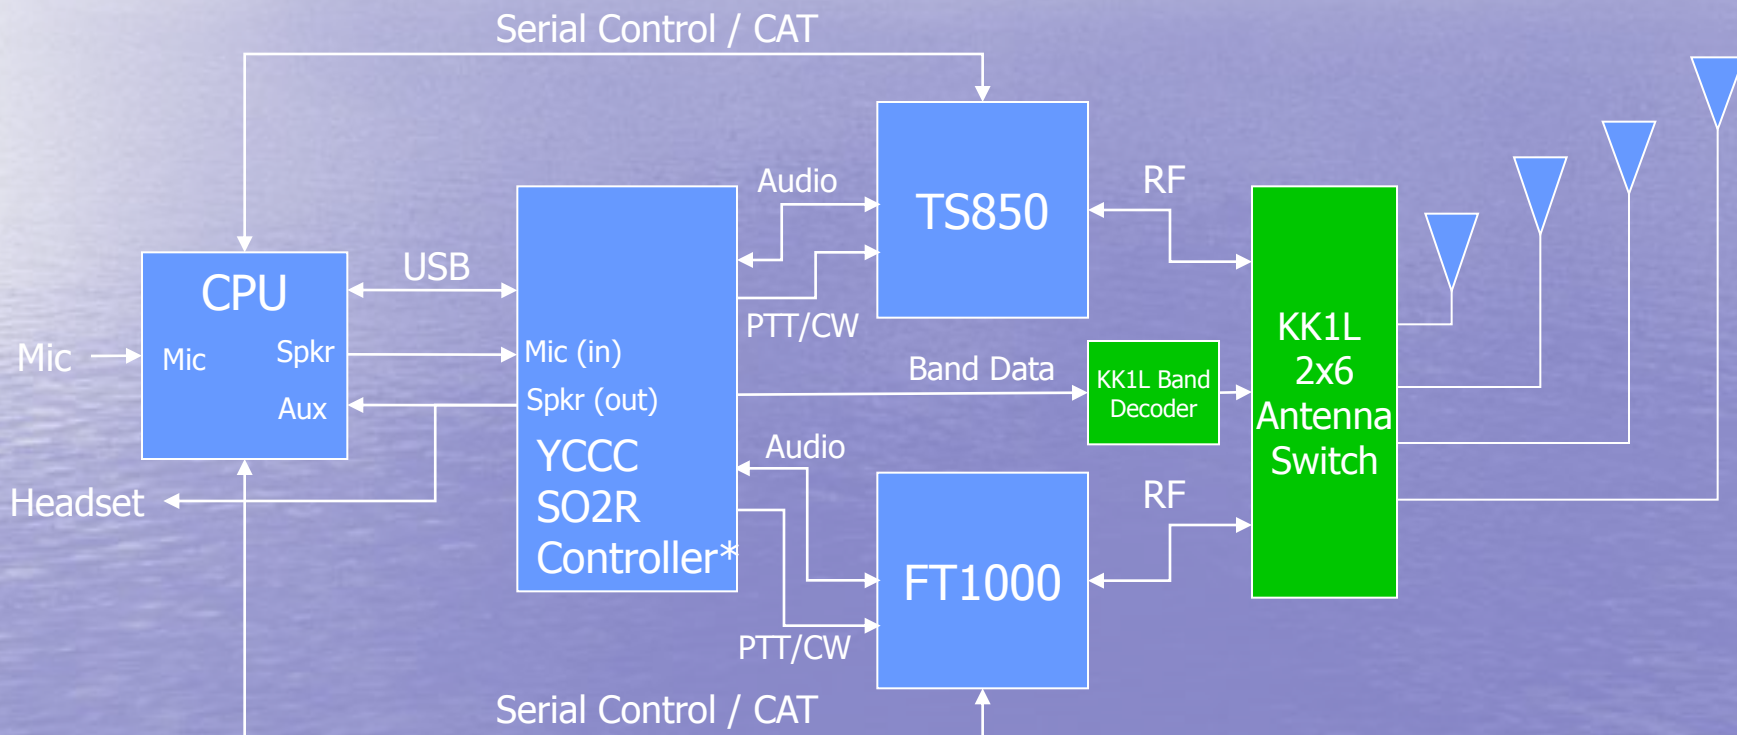

KK1L Station Diagram

*MicroHam or DX Doubler type controller

KK1L Station